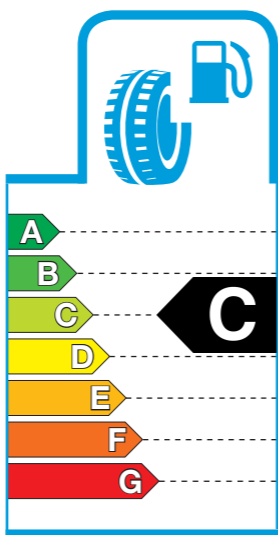

TOYO TIRES

PROXES T1 Sport SUV

235/60 R18 107W XL

4 981910 736226

TOYO TIRE CORPORATION
www.toyotires-global.com

1222/2009 - C1